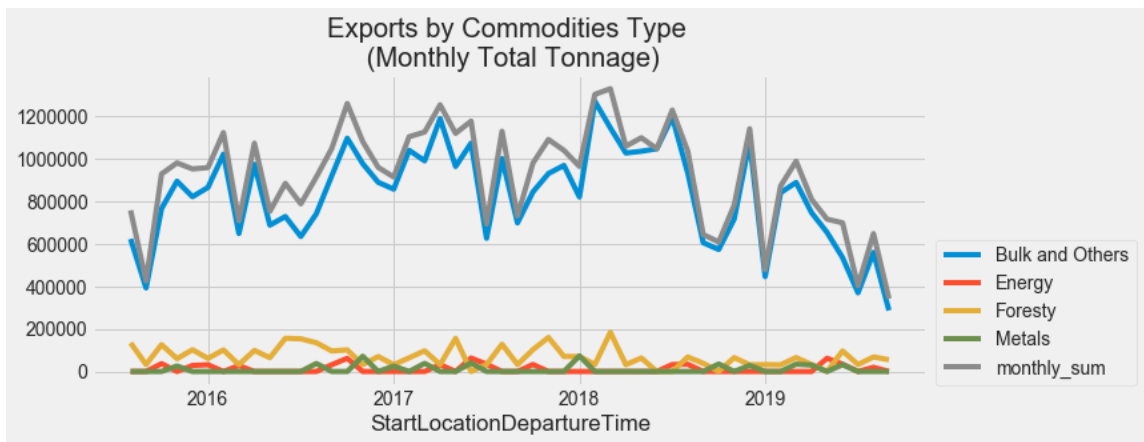

Terminal Activity Report

Period: September 2019

Area of interest: Port Long view, Washington, United States

	Sep 2019	Aug 2019	Sep 2018	ΔMonthly	ΔYearly
Tonnes exported	518,662	570,486	643,636	(51,764)	(124,974)
Number of shipments	15	15	13	0	2

Tonnage underway	391,475	60,200			
Number of shipments underway	11	1			

Tonnes delivered	127,187	510,286	643,636		
Number of shipments	4	14	13		

Terminal Activity Report

Period: September 2019

Area of interest: Port Long view, Washington, United States

	Sep 2019	Aug 2019	Sep 2018	ΔMonthly	ΔYearly
Tonnes exported	518,662	570,486	643,636	(51,764)	(124,974)
Number of shipments	15	15	13	0	2

Tonnage underway	391,475	60,200			
Number of shipments underway	11	1			

Tonnes delivered	127,187	510,286	643,636		
Number of shipments	4	14	13		

Terminal Activity Report

MariTrace

Period: September 2019

Area of interest: Port Long view, Washington, United States

Exports in the last 30 days