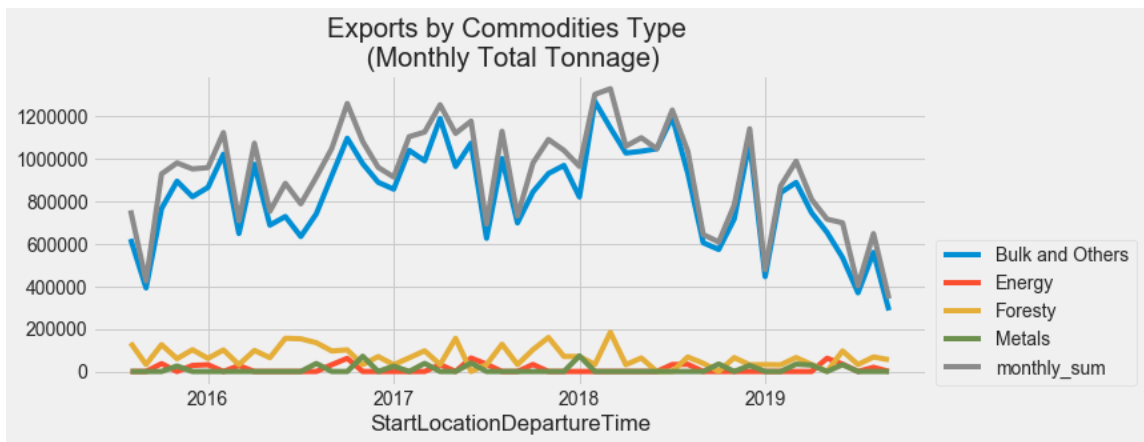

Terminal Activity Report

Period: September 2019

Area of interest: Port Long view, Washington, United States

	Sep 2019	Aug 2019	Sep 2018	ΔMonthly	ΔYearly
Tonnes exported	518,662	570,486	643,636	(51,764)	(124,974)
Number of shipments	15	15	13	0	2

Tonnage underway	391,475	60,200			
Number of shipments underway	11	1			

Tonnes delivered	127,187	510,286	643,636		
Number of shipments	4	14	13		

Terminal Activity Report

Period: September 2019

Area of interest: Port Long view, Washington, United States

Tonnes delivered	127,187	510,286	643,636		
Number of shipments	4	14	13		

Terminal Activity Report

MariTrace

Period: September 2019

Area of interest: Port Long view, Washington, United States

Exports in the last 30 days